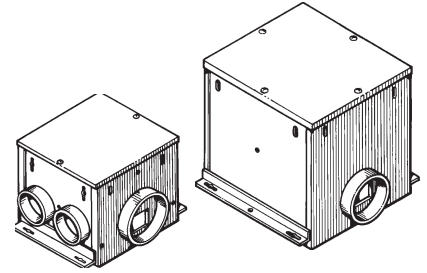

MODELS MP100, MP140, MP200 & MP280 MULTI-PORT REMOTE IN-LINE VENTILATORS