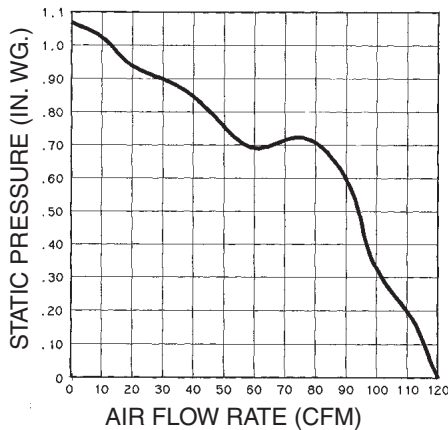

The performances shown are with inlet grille, backdraft damper and outlet duct. RPM shown is nominal and the performance is based on actual speed of test.

"Broan-NuTone LLC certifies that the models shown herein are licensed to bear the AMCA Seal. The ratings shown are based on tests and procedures performed in accordance with AMCA Publication 211 and comply with the requirements of the AMCA Certified Ratings Program."

HVI PERFORMANCE

MODEL NUMBER	CFM	
	.2" Ps	.4" Ps
MP100	110	98
MP140	150	141
MP200	210	200
MP280	290	265

WEIGHT

MODEL NO.	SHIPPING WT.
MP100	15.8 lb.
MP140	16.2 lb.
MP200	16.3 lb.
MP280	30.5 lb.

SELECTION GUIDE

DWELLING SIZE RANGE (Sq. Ftg.) (include finished basement area)			
MODEL	.50 AC/HR*	.35 AC/HR*	.30 AC/HR*
MP100	1590	2271	2650
MP140	2235	3192	3725
MP200	3120	4457	5200
MP280	4260	6085	7100

HVI-2100 CERTIFIED RATINGS comply with new testing technologies and procedures prescribed by the Home Ventilating Institute, for off-the-shelf products, as they are available to consumers. Product performance is rated at 0.1 in. static pressure, based on tests conducted in AMCA's state-of-the-art test laboratory. Sones are a measure of humanly-perceived loudness, based on laboratory measurements.

*AC/HR = Air Changes per Hour Based on 8' ceilings, CFM @ .25Ps
SQ. FT. X 10.764 = M²

MP100