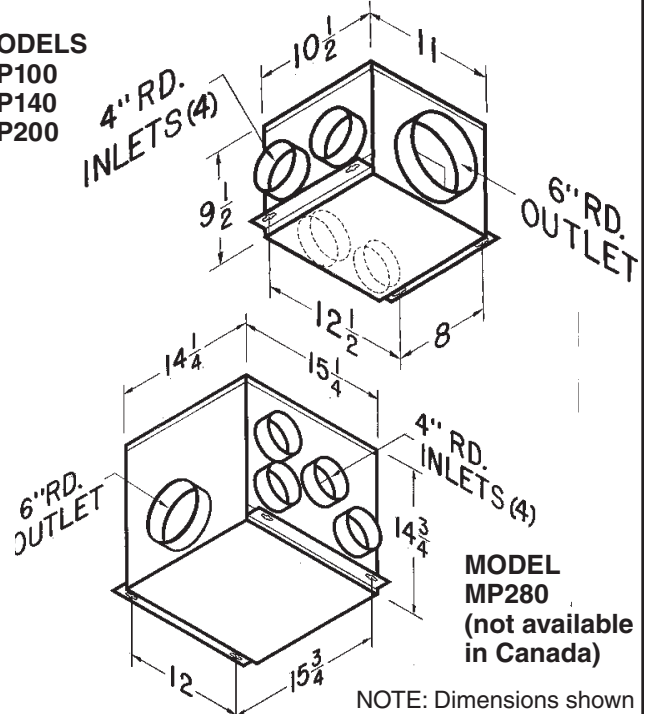

TYPICAL SPECIFICATION

The in-line ventilator shall be Broan Model MP100 (Broan Model MP140) (Broan Model MP200) (Broan Model MP280, not available in Canada).

Ventilator to have steel housing with cover that permits quick access to blower for cleaning or service, without removing ductwork. All wiring to be done from outside of housing. Unit will allow connection of up to (4) 4" round inlet ducts and a 6" round outlet duct.

Blower shall be designed for continuous operation using a permanently lubricated, PSC (Permanent Split Capacitor) motor and a centrifugal blower wheel.

Unit to be U.L. listed and HVI certified.

MODELS
MP100
MP140
MP200