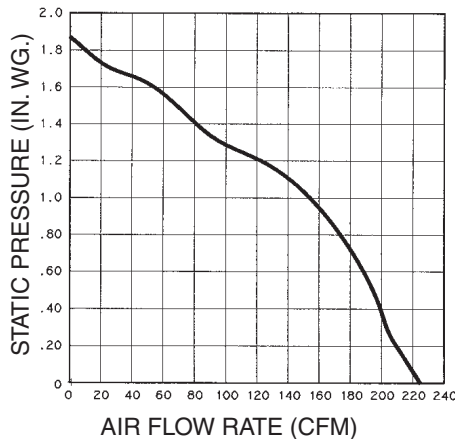

\*AC/HR = Air Changes per Hour Based on 8' ceilings, CFM @ .25Ps  
SQ. FT. X 10.764 = M<sup>2</sup>

MP100

MP140

MP200

MP280 (not available in Canada)

Broan-NuTone LLC, 926 West State Street, Hartford, Wisconsin 53027 (1-800-637-1453)