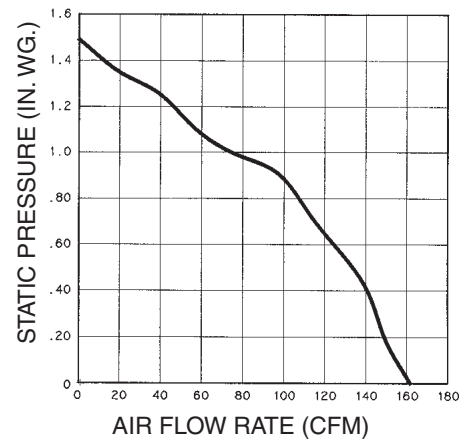

PERFORMANCE RATINGS - MODELS MP100, MP140, MP200 & MP280

AMCA LICENSED PERFORMANCE

Model No.	CFM @ Static Pressure (Ps - Inches of H₂O)						Volts	Amps	Nominal RPM	Duct Size
	0.0	0.2	0.25	0.4	0.6	0.8				
MP100	120	110	107	97	81	-	120	.5	2750	6" RD
MP140	164	150	145	133	115	103	120	.8	2950	6" RD
MP200	224	210	208	200	189	174	120	1.3	2950	6" RD
MP280	304	290	284	265	230	190	120	2.5	1650	6" RD

The performances shown are with inlet grille, backdraft damper and outlet duct. RPM shown is nominal and the performance is based on actual speed of test.

"Broan-NuTone LLC certifies that the models shown herein are licensed to bear the AMCA Seal. The ratings shown are based on tests and procedures performed in accordance with AMCA Publication 211 and comply with the requirements of the AMCA Certified Ratings Program."

HVI PERFORMANCE

MODEL NUMBER	CFM	
	.2" Ps	.4" Ps
MP100	110	98
MP140	150	141
MP200	210	200
MP280	290	265

WEIGHT

MODEL NO.	SHIPPING WT.
MP100	15.8 lb.
MP140	16.2 lb.
MP200	16.3 lb.
MP280	30.5 lb.

SELECTION GUIDE

DWELLING SIZE RANGE (Sq. Ftg.) (include finished basement area)			
MODEL	.50 AC/HR*	.35 AC/HR*	.30 AC/HR*
MP100	1590	2271	2650
MP140	2235	3192	3725
MP200	3120	4457	5200
MP280	4260	6085	7100

HVI-2100 CERTIFIED RATINGS comply with new testing technologies and procedures prescribed by the Home Ventilating Institute, for off-the-shelf products, as they are available to consumers. Product performance is rated at 0.1 in. static pressure, based on tests conducted in AMCA's state-of-the-art test laboratory. Sones are a measure of humanly-perceived loudness, based on laboratory measurements.

*AC/HR = Air Changes per Hour Based on 8' ceilings, CFM @ .25Ps
SQ. FT. X 10.764 = M²

MP140

Broan-NuTone LLC, 926 West State Street, Hartford, Wisconsin 53027 (1-800-637-1453)