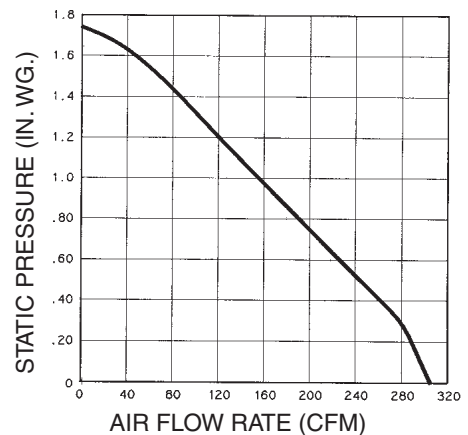

\*AC/HR = Air Changes per Hour Based on 8' ceilings, CFM @ .25Ps  
SQ. FT. X 10.764 = M<sup>2</sup>

MP100

MP140

MP200

MP280 (not available in Canada)

Broan-NuTone LLC, 926 West State Street, Hartford, Wisconsin 53027 (1-800-637-1453)